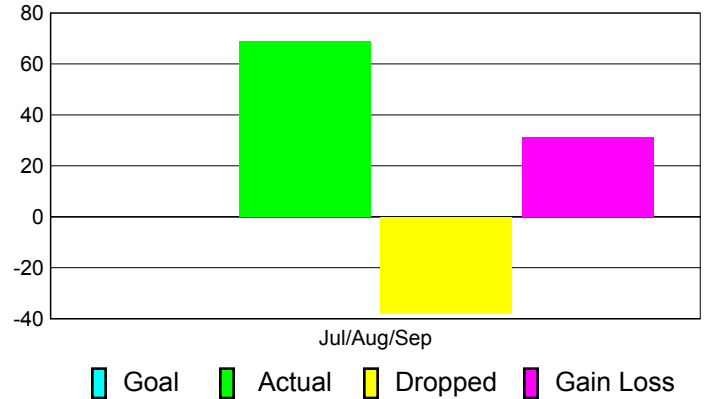

Membership Results 2011-2012

Goal, New, Dropped, Gain/Loss

Comparison of Membership Gain/Loss

Current Year Compared to the Previous Year