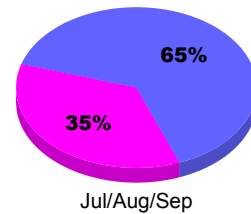

Membership Results
2011-2012

Membership
2010-2011

| Month | Net Memb Goal | Actual New Memb | Actual Dropped Memb | Gain/Loss of Memb | Gain/Loss of Memb |
|---------------|---------------|-----------------|---------------------|-------------------|-------------------|
| Jul/Aug/Sep | | 69 | -38 | 31 | 5 |
| Totals | | 69 | -38 | 31 | 5 |

Membership Results 2011-2012

Goal, New, Dropped, Gain/Loss

Comparison of Membership Gain/Loss

Current Year Compared to the Previous Year

Gender Comparison 2011-2012

Jul/Aug/Sep

Male Female