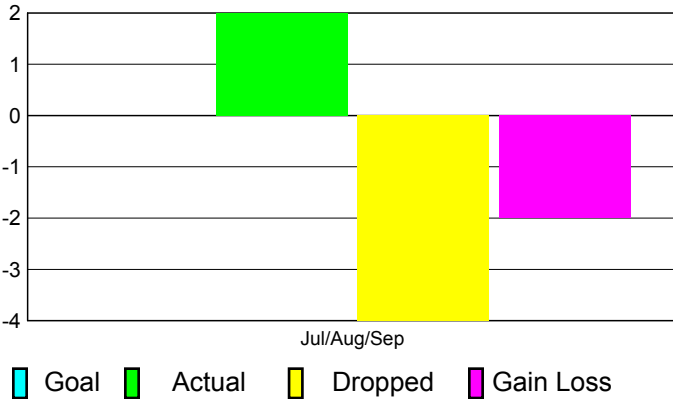

2011-2012 GMT Reports for District (or Undistricted) **District 382**

GMT: **PAUL CHOR HO FAN**

Location: **CHINA**

GMT CA: **5**

CLUBS

Club Results
2011-2012

Clubs
2010-2011

| Month | New Club Goal | Actual New Clubs | Actual Dropped Clubs | Gain/Loss of Clubs | Gain/Loss of Clubs |
|---------------|---------------|------------------|----------------------|--------------------|--------------------|
| Jul/Aug/Sep | | 2 | -4 | -2 | 0 |
| Totals | | 2 | -4 | -2 | 0 |

Club Results 2011-2012

Goal, New, Dropped, Gain/Loss

Comparison of Club Gain/Loss

Current Year Compared to the Previous Year

YTD Status Quo Clubs 2011-2012

Status Quo Clubs Compared to Status Quo Members

MEMBERSHIP